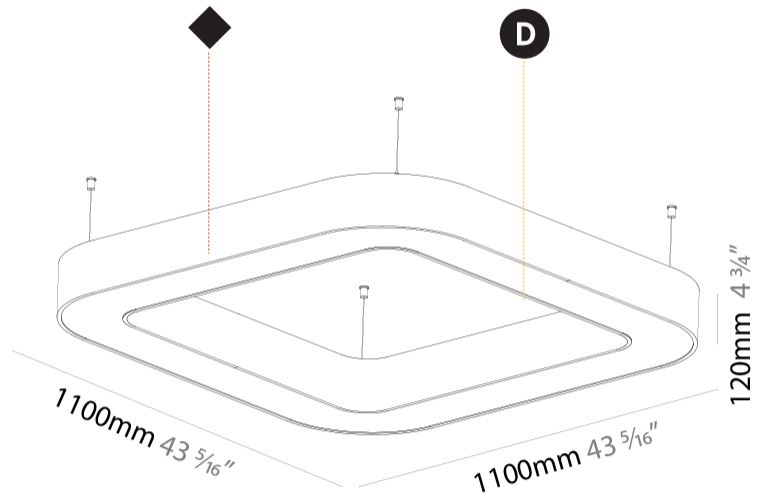

GENERAL

Series: Quantum
Brand: Prolicht
Division: Architectural
Mounting Type: Suspension
Mounting Location: Ceiling
Subcategory: Ambient

PHYSICAL

Shape: Square
Length (mm): 1100
Length (in): 43 5/16
Width (mm): 1100
Width (in): 43 5/16
Height (mm): 120
Height (in): 4 3/4
Max. Overall Height (mm): 2120
Max. Overall Height (in): 83 7/16
Light Distribution: Direct
Weight (kg): 13.125
Weight (lbs): 28.88
Diffuser: [PMMA - Opal or Micro-Prism](#)
Fixture Finish: [SSR / BKV / CWI / CRY / HAB / UFT / ITA / RUA / FTG / MYG / LOD / PUS / FRO / FUP / KIA / POP / BLS / SPG / MEY / GOH / GUM / CHC / COM / ABZ / JAG / OBR / MOS / ROR](#)
Fixture Material: Aluminum

ELECTRICAL

Lamp Type: LED (Zhaga Standard)
Input Wattage (W): 60
Total Output Wattage (W): 48 / 38.4 (3500K)
Dimming: [Non-Dimming / Phase Dimming (120Vac only) / 0-10V Dimming](#)
Driver Included: Yes
Driver Location: Integrated
Driver Type: Constant Current - 120 / 277Vac
Driver Class: Class 2
Input Voltage (V): 120 - 277
Constant Current (MA): 350 / 1200 (3500K)

LED

[Color Temperature (°K): 3000 / 3500 / 4000](#)
Max. Delivered Lumen (lm): 5540 / 5733 / 5850
CRI: >80 CRI
Efficiency (%): 65
Lamp Life (hrs): 50000

OPTICAL

RATINGS AND CERTIFICATIONS

Certified By: Certified for North American Standards
IP rating: IP20